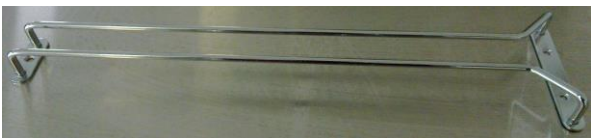

Waiters Friends

Beverage Buddy  
Multi Opener

Bottle Pump & Pour Fizz  
Keeper

Rubber Replacement  
for Optic Measure

Cork Natural replacement  
for Optic Measure

Can Pump & Pours

Beverage Can Caps  
Set of 4