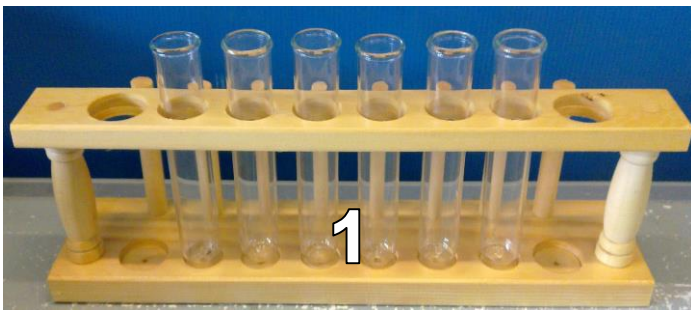

Glassware & Closures

1. Shooters Tubes w. Wooden Holder